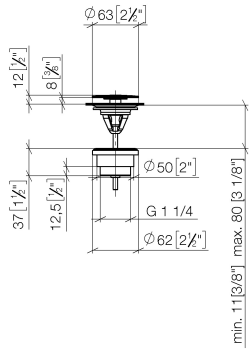

## Basin Waste without press-closing 1 1/4" - Matte Black

---

IMO

10 126 970

Only suitable for sinks without an overflow.

10 126 970

mm [inches]

10 126 970

### Spare parts list

No.	Item Number	Name	Quantity used	Delivery time
1	09 31 20 097-33	plug	1	30
2	09 30 30 179 90	screw	1	2
3	09 11 01 038-33	cup	1	30
4	09 14 05 061 90	seal	1	2
5	09 14 03 153 90	seal	1	2
6	09 11 10 156-33	connection	1	60