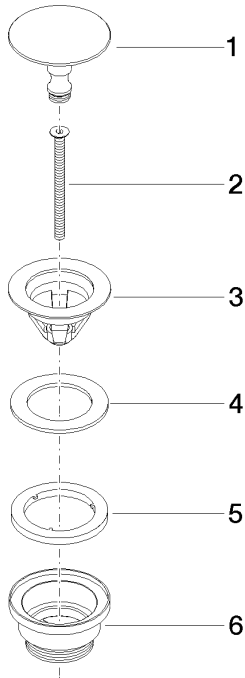

10 126 970

Fits: IMO, LULU, MADISON, MEM, TARA,  
CL.1, LISSÉ, VAIA, META, CYO

	Matte Black	10 126 970-33
	Chrome	10 126 970-00
	Brushed Platinum	10 126 970-06
	Platinum	10 126 970-08
	Durabrand (23kt Gold)	10 126 970-09
	Dark Chrome	10 126 970-19
	Light Gold	10 126 970-26
	Brushed Light Gold	10 126 970-27
	Brushed Durabrand (23kt Gold)	10 126 970-28
	Brushed Bronze	10 126 970-42
	Brushed Champagne (22kt Gold)	10 126 970-46
	Champagne (22kt Gold)	10 126 970-47
	Brushed Chrome	10 126 970-93
	Brushed Dark Platinum	10 126 970-99

## Basin Waste without press-closing 1 1/4" - Matte Black

---

IMO

10 126 970

Only suitable for sinks without an overflow.

10 126 970

mm [inches]

10 126 970

### Spare parts list

No.	Item Number	Name	Quantity used	Delivery time
1	09 31 20 097-33	plug	1	30
2	09 30 30 179 90	screw	1	2
3	09 11 01 038-33	cup	1	30
4	09 14 05 061 90	seal	1	2
5	09 14 03 153 90	seal	1	2
6	09 11 10 156-33	connection	1	60